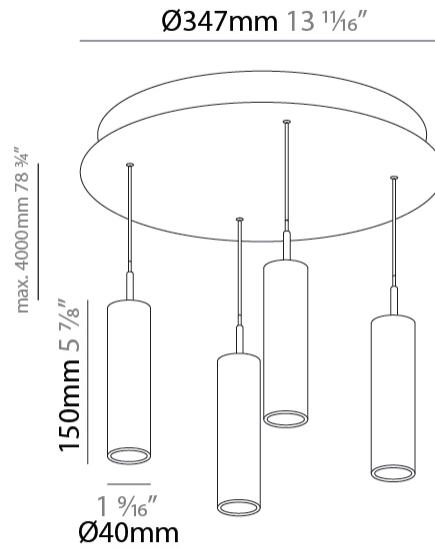

GENERAL

Series: G-Mini Round
Subseries: G-Mini Round Hangover
Brand: Prolight
Division: Architectural
Mounting Type: Suspension
Mounting Location: Ceiling
Subcategory: Spots

PHYSICAL

Shape: Cylinder
Diameter (mm): 347
Diameter (in): 13 1/16
Height (mm): 150
Height (in): 5 7/8
Light Distribution: Direct
Fixture Finish: SSR / BKV / CWI / CRY / HAB / UFT / ITA / RUA / FTG / MYG / LOD / PUS / FRO / FUP / KIA / POP / BLS / SPG / MEY / GOH / GUM / CHC / COM / ABZ / JAG / OBR / MOS / ROR
Accent Finish: NOF / COP / MIR / SSS
Fixture Material: Extruded Aluminum / Steel
Cable Details: 2,000mm/78 3/4" / 4,000mm/157 1/2" - Cable, Black, Green, Orange, Red, White

ELECTRICAL

Lamp Type: LED (Zhaga Standard)
Input Wattage (W): 39
Total Output Wattage (W): 35.4
Dimming: Non-Dimmable
Driver Included: Yes
Driver Location: Integrated
Driver Type: Constant Current - Universal
Driver Class: Class 2
Input Voltage (V): 120 - 277

LED

Color Temperature (°K): 2700 / 3000 / 3500 / 4000
Max. Delivered Lumen (lm): 2776 / 2904 / 3012 / 3080
Nominal Lumen (lm): 3878 / 4056 / 4206 / 4301
CRI: >90 CRI
Lamp Life (hrs): 50000

OPTICAL

Beam Angle: 40 / 52

RATINGS AND CERTIFICATIONS

Certified By: Certified for North American Standards
IP rating: IP20