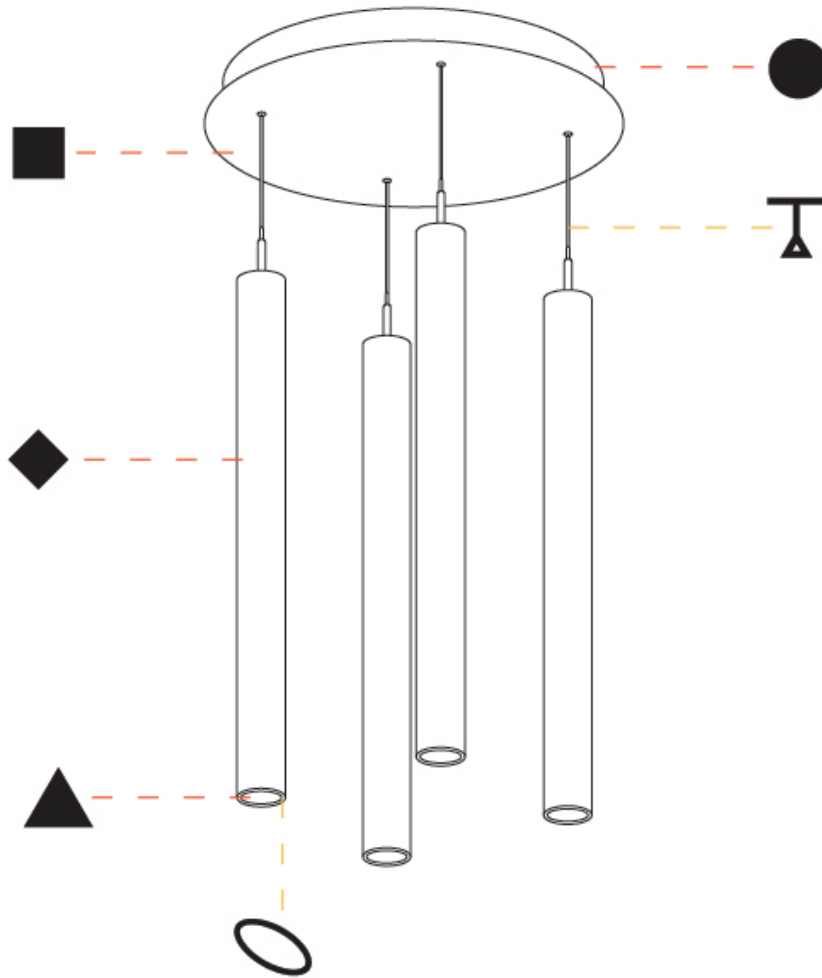

G-MINI ROUND HANGOVER SUSPENSION

A300634-

PROJECT
TYPE
SPECIFIER
QUANTITY
DATE

A