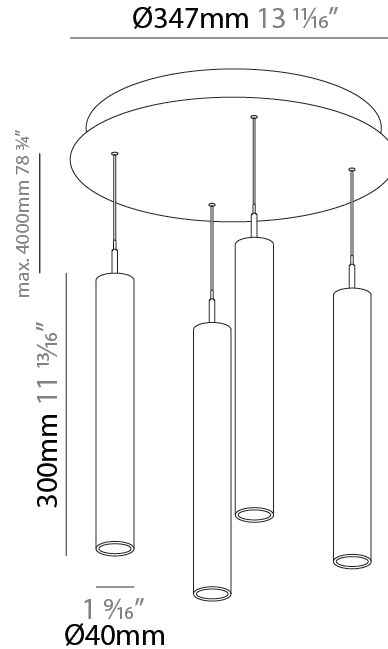

GENERAL

Series: G-Mini Round
Subseries: G-Mini Round Hangover
Brand: Prolicht
Division: Architectural
Mounting Type: Suspension
Mounting Location: Ceiling
Subcategory: Spots

PHYSICAL

Shape: Cylinder
Diameter (mm): 347
Diameter (in): 13 13/16
Height (mm): 300
Height (in): 11 13/16
Light Distribution: Direct
Fixture Finish: SSR / BKV / CWI / CRY / HAB / UFT / ITA / RUA / FTG / MYG / LOD / PUS / FRO / FUP / KIA / POP / BLS / SPG / MEY / GOH / GUM / CHC / COM / ABZ / JAG / OBR / MOS / ROR
Accent Finish: NOF / COP / MIR / SSS
Fixture Material: Extruded Aluminum / Steel
Cable Details: 2,000mm/78 3/4" / 4,000mm/157 1/2" - Cable, Black, Green, Orange, Red, White

ELECTRICAL

Lamp Type: LED (Zhaga Standard)
Input Wattage (W): 39
Total Output Wattage (W): 35.4
Dimming: Non-Dimmable
Driver Included: Yes
Driver Location: Integrated
Driver Type: Constant Current - Universal
Driver Class: Class 2
Input Voltage (V): 120 - 277

LED

Color Temperature (°K): 2700 / 3000 / 3500 / 4000
Max. Delivered Lumen (lm): 2776 / 2904 / 3012 / 3080
Nominal Lumen (lm): 3878 / 4056 / 4206 / 4301
CRI: >90 CRI
Lamp Life (hrs): 50000

OPTICAL

Beam Angle: 40 / 52

RATINGS AND CERTIFICATIONS

Certified By: Certified for North American Standards
IP rating: IP20