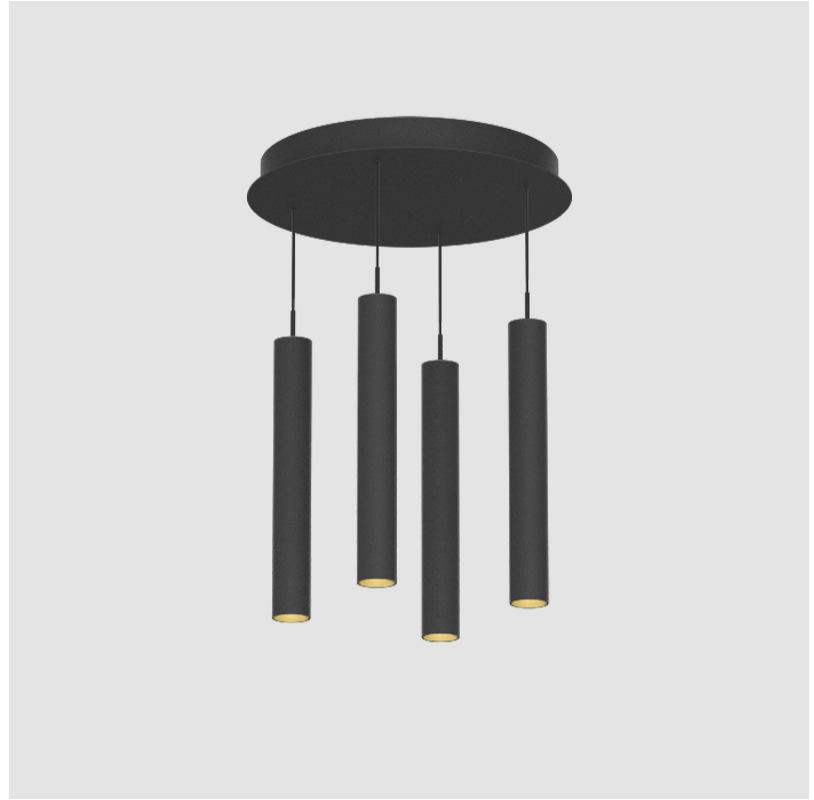

GENERAL

Series: G-Mini Round
Subseries: G-Mini Round Hangover
Brand: Prolicht
Division: Architectural
Mounting Type: Suspension
Mounting Location: Ceiling
Subcategory: Spots

PHYSICAL

Shape: Cylinder
Diameter (mm): 347
Diameter (in): 13 13/16
Height (mm): 300
Height (in): 11 13/16
Light Distribution: Direct
Fixture Finish: SSR / BKV / CWI / CRY / HAB / UFT / ITA / RUA / FTG / MYG / LOD / PUS / FRO / FUP / KIA / POP / BLS / SPG / MEY / GOH / GUM / CHC / COM / ABZ / JAG / OBR / MOS / ROR
Accent Finish: NOF / COP / MIR / SSS
Fixture Material: Extruded Aluminum / Steel
Cable Details: 2,000mm/78 3/4" / 4,000mm/157 1/2" - Cable, Black, Green, Orange, Red, White

ELECTRICAL

Lamp Type: LED (Zhaga Standard)
Input Wattage (W): 39
Total Output Wattage (W): 35.4
Dimming: Non-Dimmable
Driver Included: Yes
Driver Location: Integrated
Driver Type: Constant Current - Universal
Driver Class: Class 2
Input Voltage (V): 120 - 277

LED

Color Temperature (°K): 2700 / 3000 / 3500 / 4000
Max. Delivered Lumen (lm): 2776 / 2904 / 3012 / 3080
Nominal Lumen (lm): 3878 / 4056 / 4206 / 4301
CRI: >90 CRI
Lamp Life (hrs): 50000

OPTICAL

Beam Angle: 40 / 52

RATINGS AND CERTIFICATIONS

Certified By: Certified for North American Standards
IP rating: IP20