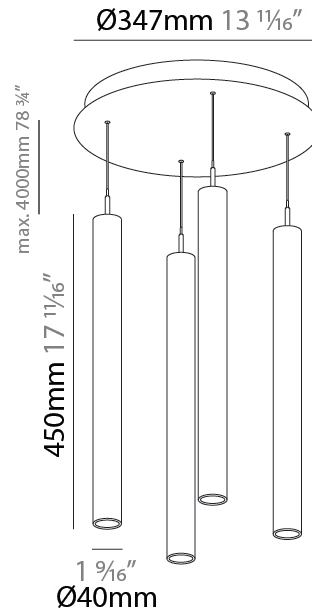

GENERAL

Series: G-Mini Round
Subseries: G-Mini Round Hangover
Brand: Prolight
Division: Architectural
Mounting Type: Suspension
Mounting Location: Ceiling
Subcategory: Spots

PHYSICAL

Shape: Cylinder
Diameter (mm): 347
Diameter (in): 13 11/16
Height (mm): 450
Height (in): 17 11/16
Light Distribution: Direct
Fixture Finish: SSR / BKV / CWI / CRY / HAB / UFT / ITA / RUA / FTG / MYG / LOD / PUS / FRO / FUP / KIA / POP / BLS / SPG / MEY / GOH / GUM / CHC / COM / ABZ / JAG / OBR / MOS / ROR
Accent Finish: NOF / COP / MIR / SSS
Fixture Material: Extruded Aluminum / Steel
Cable Details: 2,000mm/78 3/4" / 4,000mm/157 1/2" - Cable, Black, Green, Orange, Red, White

ELECTRICAL

Lamp Type: LED (Zhaga Standard)
Input Wattage (W): 39
Total Output Wattage (W): 35.4
Dimming: Non-Dimmable
Driver Included: Yes
Driver Location: Integrated
Driver Type: Constant Current - Universal
Driver Class: Class 2
Input Voltage (V): 120 - 277

LED

Color Temperature (°K): 2700 / 3000 / 3500 / 4000
Max. Delivered Lumen (lm): 2776 / 2904 / 3012 / 3080
Nominal Lumen (lm): 1840 / 1949 / 2057 / 2112
CRI: >90 CRI
Lamp Life (hrs): 50000

OPTICAL

Beam Angle: 40 / 52

RATINGS AND CERTIFICATIONS

Certified By: Certified for North American Standards
IP rating: IP20